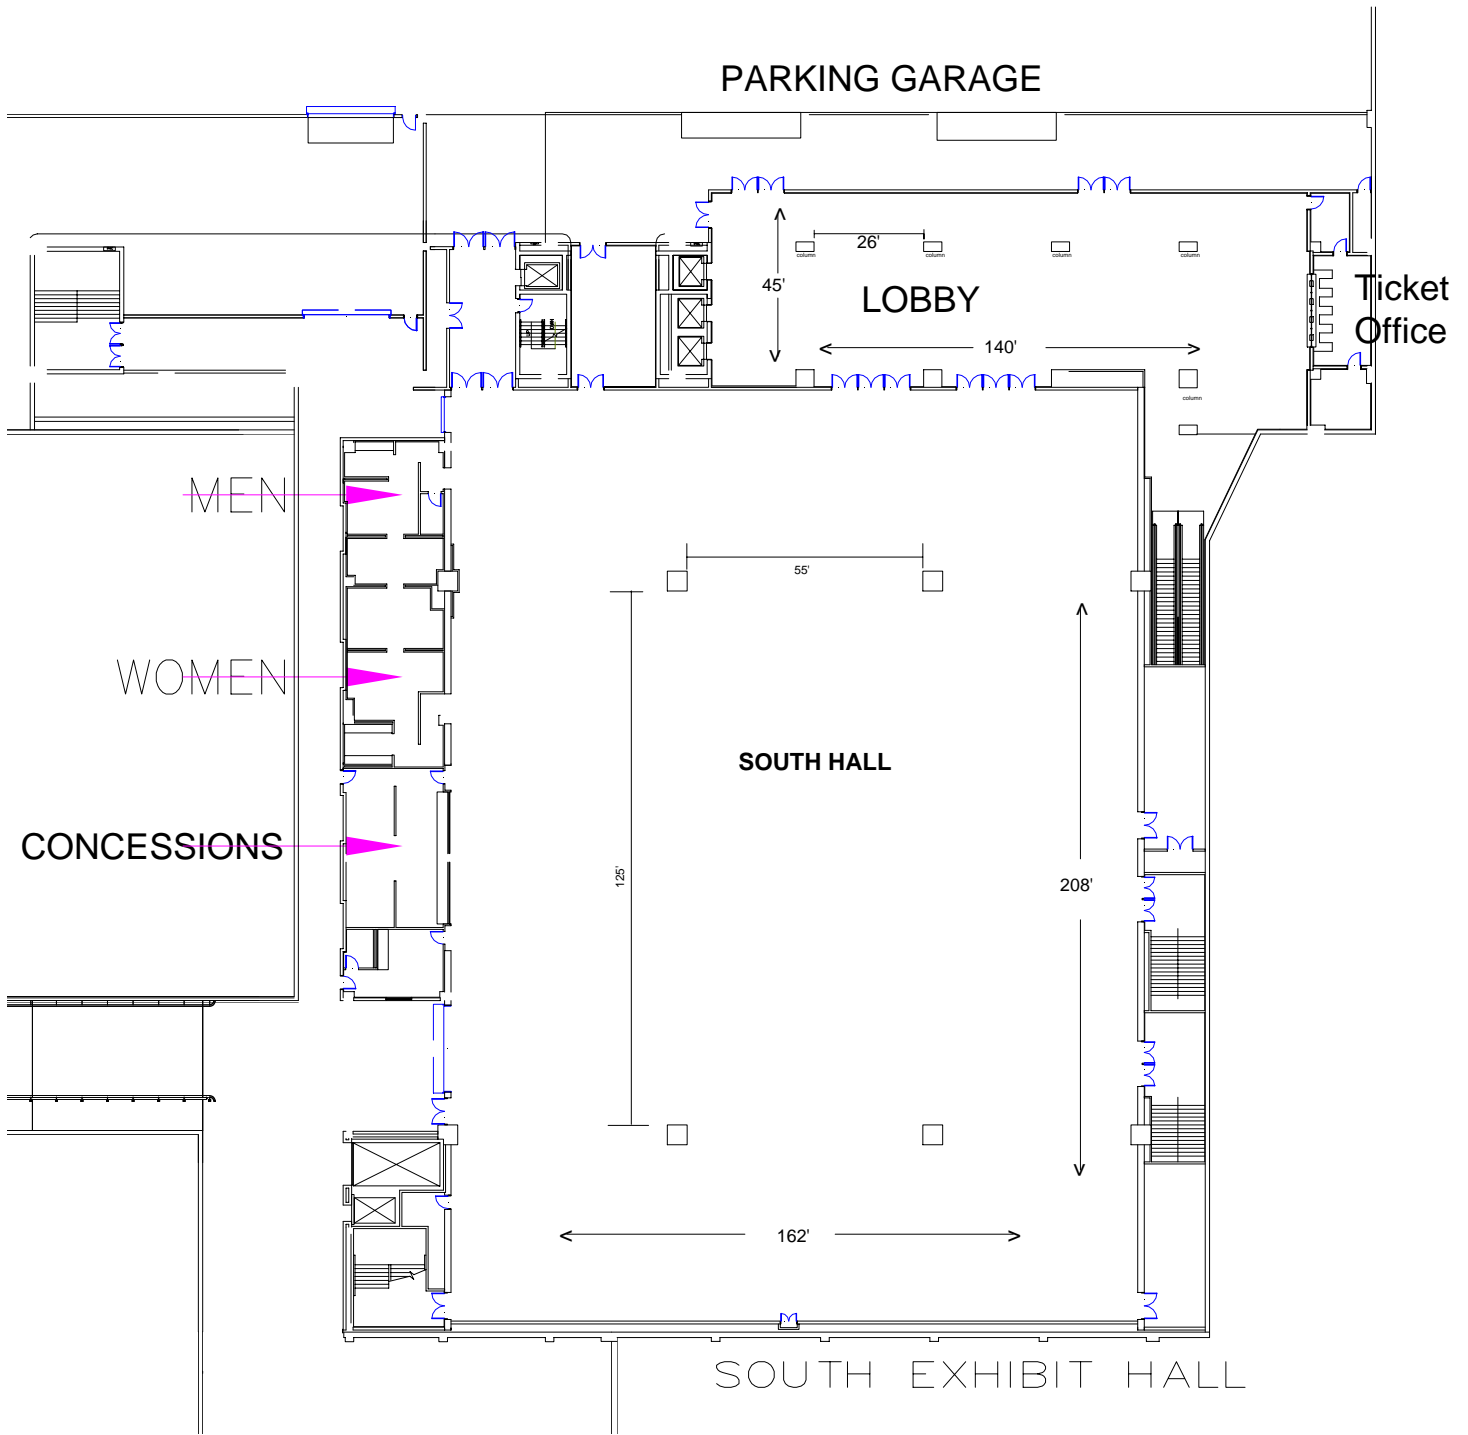

South Hall Overview

Room Capacities	Sq Ft.	Ceiling Height	Banquet	Theater	C/R	10X10 Booths
South Exhibit Hall	35,298	32'	2,040	4,340	2,128	180