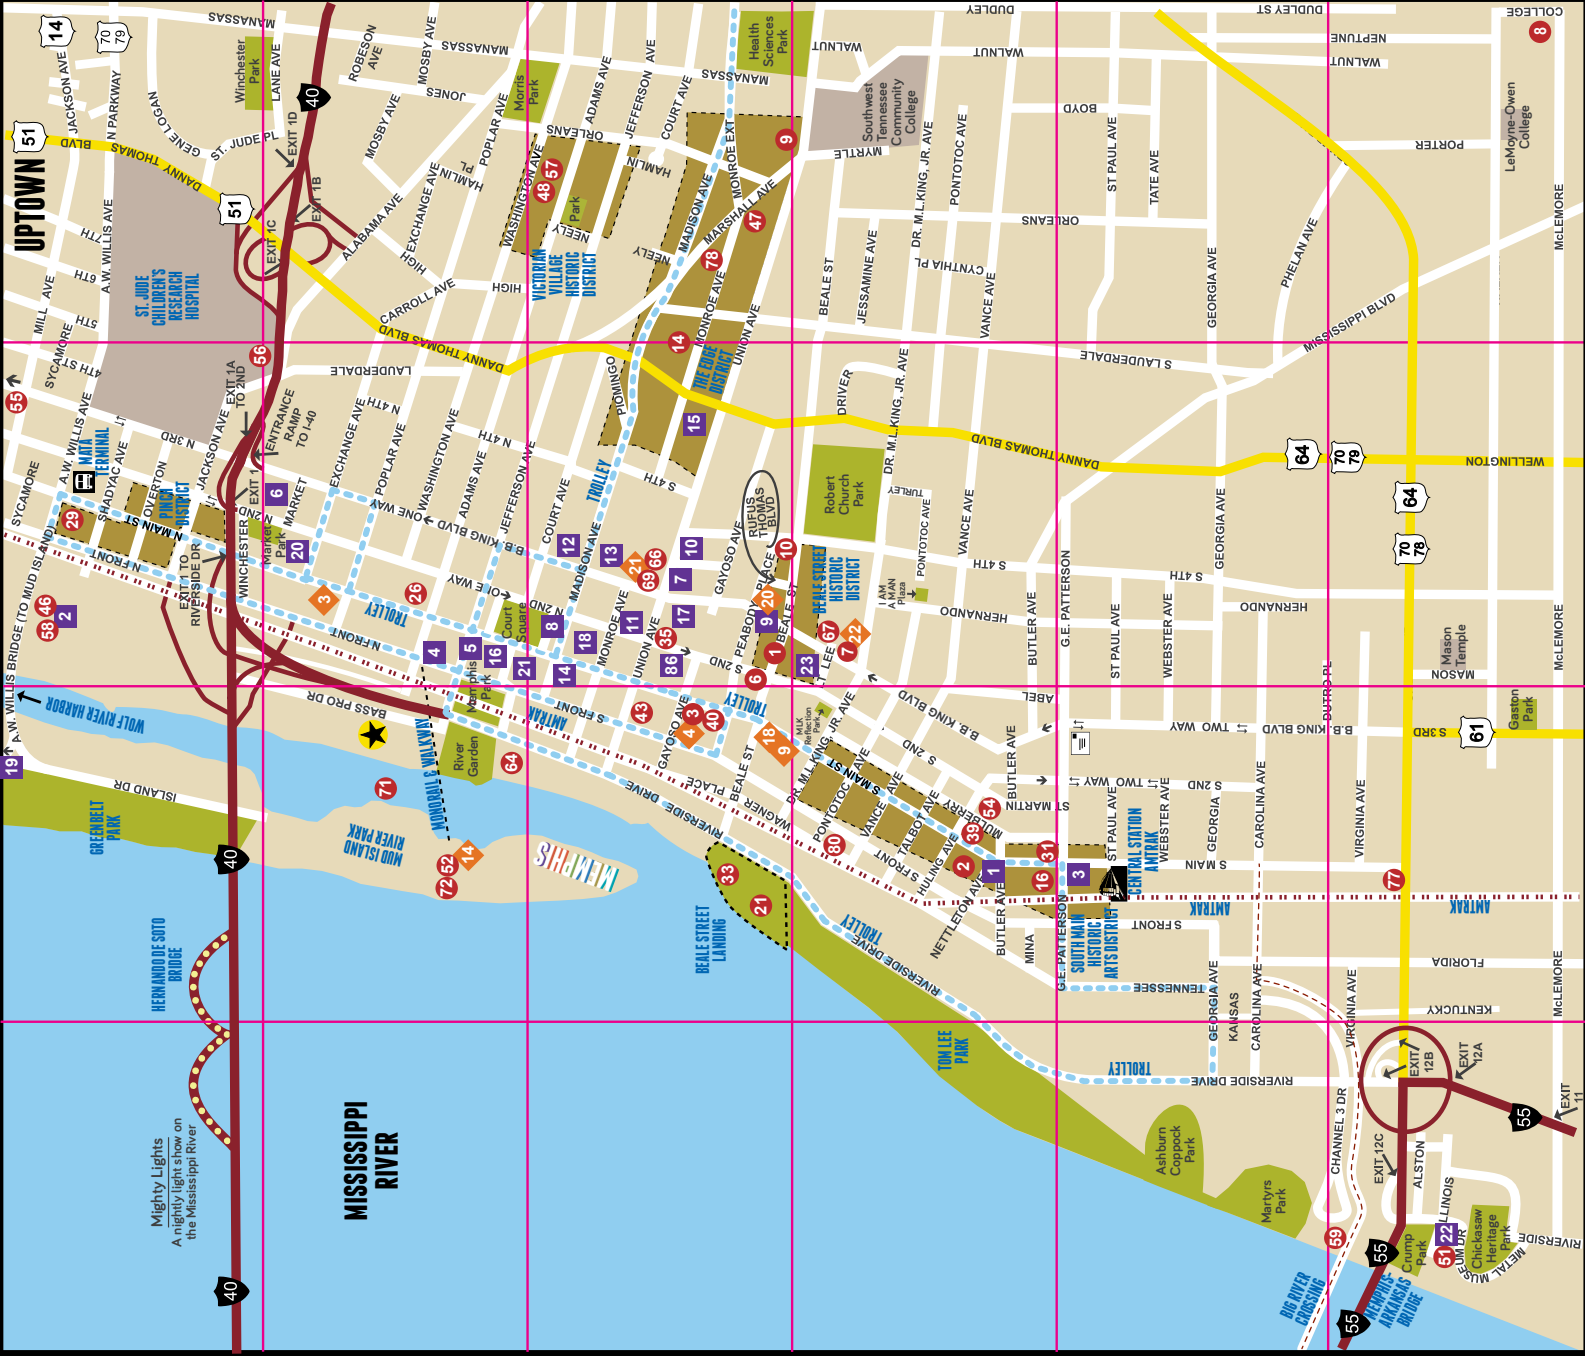

Mighty Lights
A nightly light show on the Mississippi River

MISSISSIPPI RIVER

Downtown Map

MUSIC ATTRACTIONS

- 1 K-10 Beale Street Entertainment District
- 2 J-11 The Blues Foundation's Blues Hall of Fame
- 3 J-10 Center for Southern Folklore
- 6 K-10 Memphis Music Hall of Fame
- 7 K-11 Memphis Rock 'n' Soul Museum
- 8 L-13 Stax Museum of American Soul Music
- 9 L-10/11 Sun Studio
- 10 K-10 W.C. Handy Home & Museum

ENTERTAINMENT DISTRICTS

- 1 K-10 Beale Street Entertainment District
- 14 K/L-10 The Edge District
- 16 J-11 South Main Historic Arts District

ATTRACTIONS

- 21 J-10 Beale Street Landing
- 26 K-9 Fire Museum of Memphis
- 29 K-8 Main Street Trolley
- 31 J-11 Memphis Escape Rooms - Downtown
- 33 J-10 Memphis Riverboats, Inc.
- 35 K-10 The Peabody Ducks

- 51 I-13 Metal Museum
- 52 J-9 Mississippi River Museum at Mud Island River Park
- 54 J-11 National Civil Rights Museum
- 55 K-8 Slave Haven Underground Railroad Museum (Burkle Estate)
- 56 K-8/9 St. Jude Children's Research Hospital/ALSAC Pavilion
- 57 L-10 Woodruff-Fontaine House Museum

BREWERIES & DISTILLERIES

- 77 J-13 Ghost River Brewing Tap Room
- L-10 High Cotton Brewing Co.
- 80 J-11 Old Dominick Distillery, LLC

ENTERTAINMENT VENUES, STAGES & ARENAS

- 3 K-9 The Cannon Center for the Performing Arts
- 4 J-10 Center for Southern Folklore
- 9 J-10 Halloran Centre for Performing Arts & Education